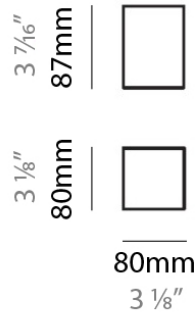

TWO SURFACE

D82164

GENERAL

Series: Two
Brand: Panzeri
Division: Design
Mounting Type: Surface
Mounting Location: Ceiling
Subcategory: Downlight

PHYSICAL

Shape: Cube
Length (mm): 80
Length (in): 3 1/8"
Width (mm): 80
Width (in): 3 1/8"
Height (mm): 87
Height (in): 3 1/2"
Light Distribution: Downlight
Weight (kg): 1.4
Weight (lbs): 3
Fixture Finish: PAL
Fixture Material: Aluminum

ELECTRICAL

Number of Lamps: 1
Lamp Type: LED Retrofit / Halogen
Lamp Shape: MR16
Bulb Included: Bulb Not Included
Total Output Wattage (W): 6 / 50
Max. Wattage Per Lamp (W): 6 / 50
Lamp Base: GU10
Input Voltage (V): 120

LED

OPTICAL

RATINGS AND CERTIFICATIONS

Certified By: CSA Certified to UL and CSA Standards
IP rating: IP20