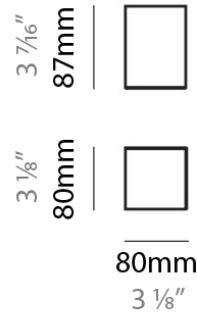

PROJECT	_____
TYPE	_____
NOTES	_____
QUANTITY	_____
DATE	_____

TWO SURFACE

D82165

GENERAL

Series: Two
Brand: Panzeri
Division: Design
Mounting Type: Surface
Mounting Location: Ceiling
Subcategory: Downlight

PHYSICAL

Shape: Cube
Length (mm): 80
Length (in): 3 1/8
Width (mm): 80
Width (in): 3 1/8
Height (mm): 87
Height (in): 3 1/2
Light Distribution: Downlight
Weight (kg): 1.4
Weight (lbs): 3
Fixture Material: Aluminum

ELECTRICAL

Number of Lamps: 1
Lamp Type: LED Retrofit / Halogen
Lamp Shape: MR16
Bulb Included: Bulb Not Included
Total Output Wattage (W): 6 / 50
Max. Wattage Per Lamp (W): 6 / 50
Lamp Base: GU10
Input Voltage (V): 120

LED

OPTICAL

RATINGS AND CERTIFICATIONS

Certified By: CSA Certified to UL and CSA Standards
IP rating: IP20