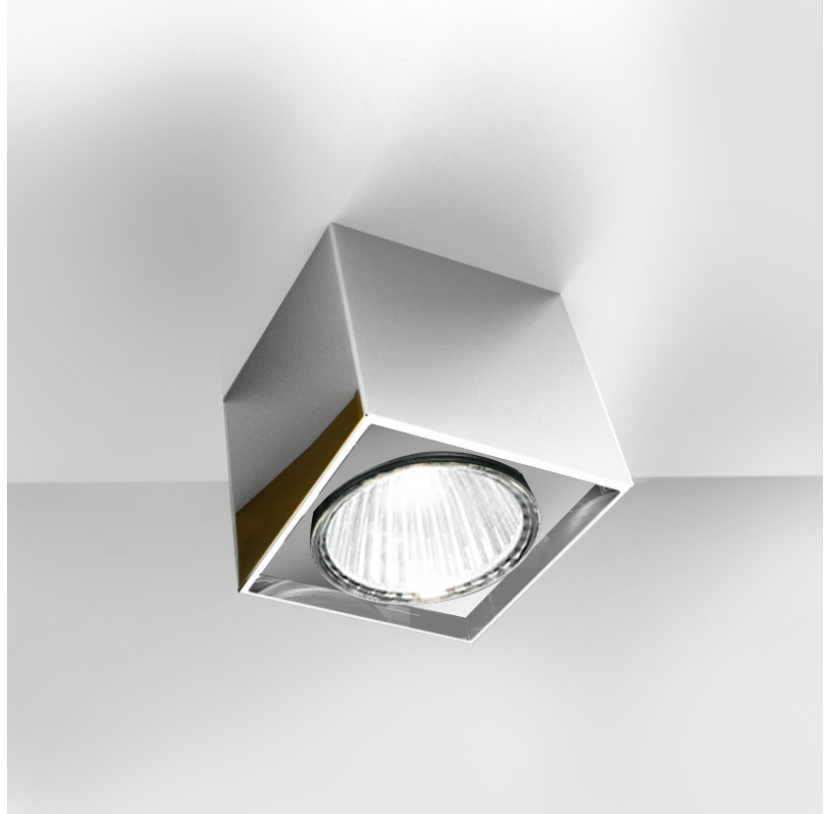

TWO SURFACE

D82164

GENERAL

Series: Two
Brand: Panzeri
Division: Design
Mounting Type: Surface
Mounting Location: Ceiling
Subcategory: Downlight

PHYSICAL

Shape: Cube
Length (mm): 80
Length (in): 3 1/8"
Width (mm): 80
Width (in): 3 1/8"
Height (mm): 87
Height (in): 3 1/2"
Light Distribution: Downlight
Weight (kg): 1.4
Weight (lbs): 3
Fixture Finish: PAL
Fixture Material: Aluminum

ELECTRICAL

Number of Lamps: 1
Lamp Type: LED Retrofit / Halogen
Lamp Shape: MR16
Bulb Included: Bulb Not Included
Total Output Wattage (W): 6 / 50
Max. Wattage Per Lamp (W): 6 / 50
Lamp Base: GU10
Input Voltage (V): 120

LED

OPTICAL

RATINGS AND CERTIFICATIONS

Certified By: CSA Certified to UL and CSA Standards
IP rating: IP20